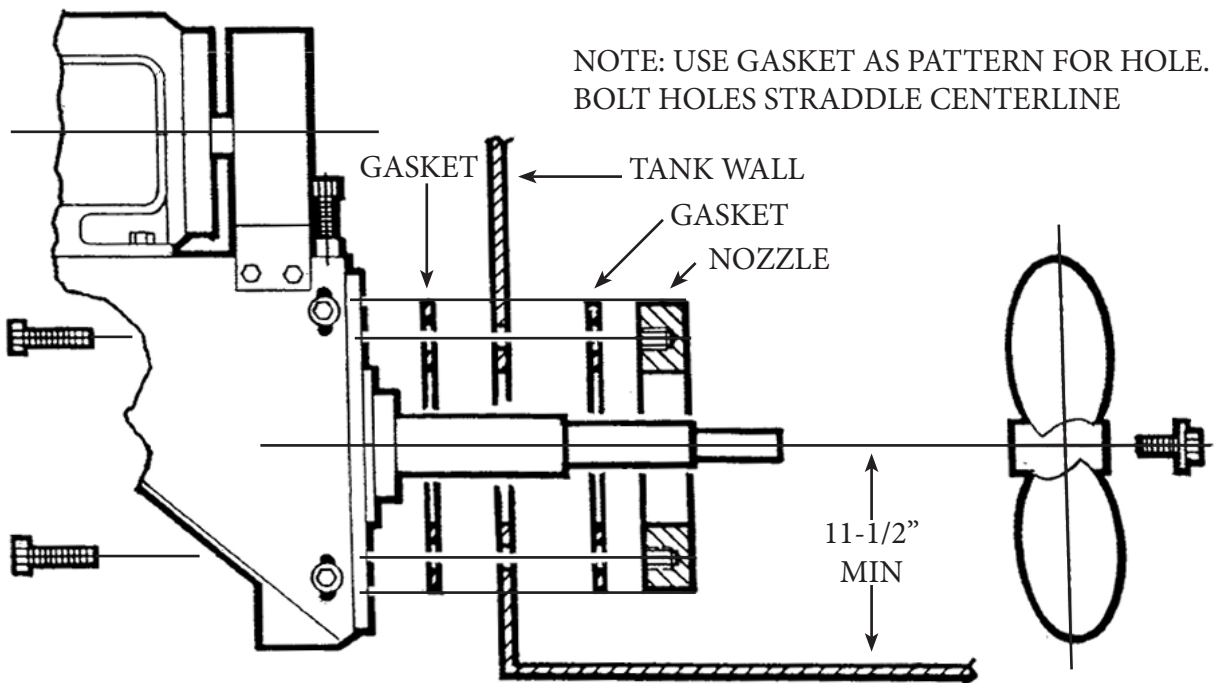

LEASE TANK MIXER MODEL 401 INSTALLATION

WELD-ON MOUNTING

BOLT-ON MOUNTING

Tulsa, Oklahoma